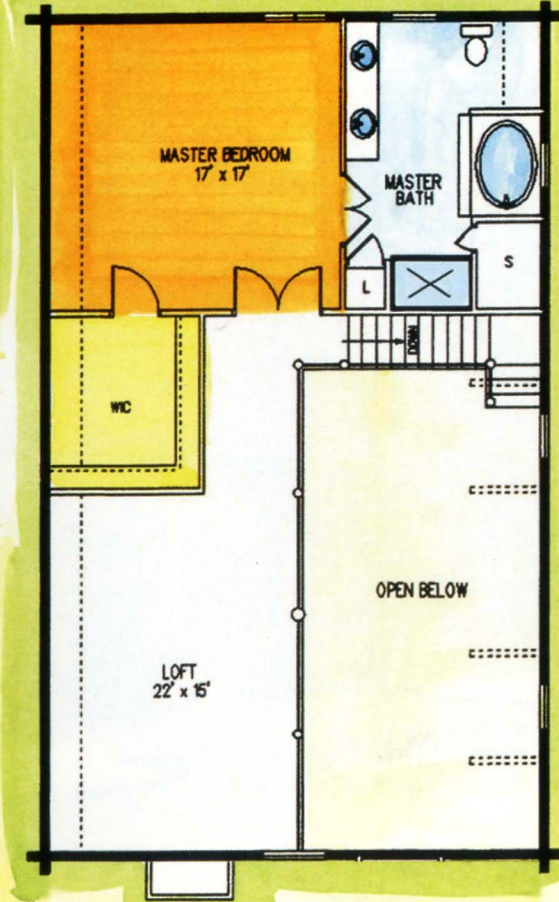

Levy Oaks

3 Bedroom - 2 Bath

First Floor 1500 sq.ft.
 Second Floor 1050 sq.ft.
TOTAL 2550 sq.ft.
 Porch 1536 sq.ft.

Bronson, FL.
1-800-553-1564

www.bkcypress.com

BK
Cypress
 LOG HOMES