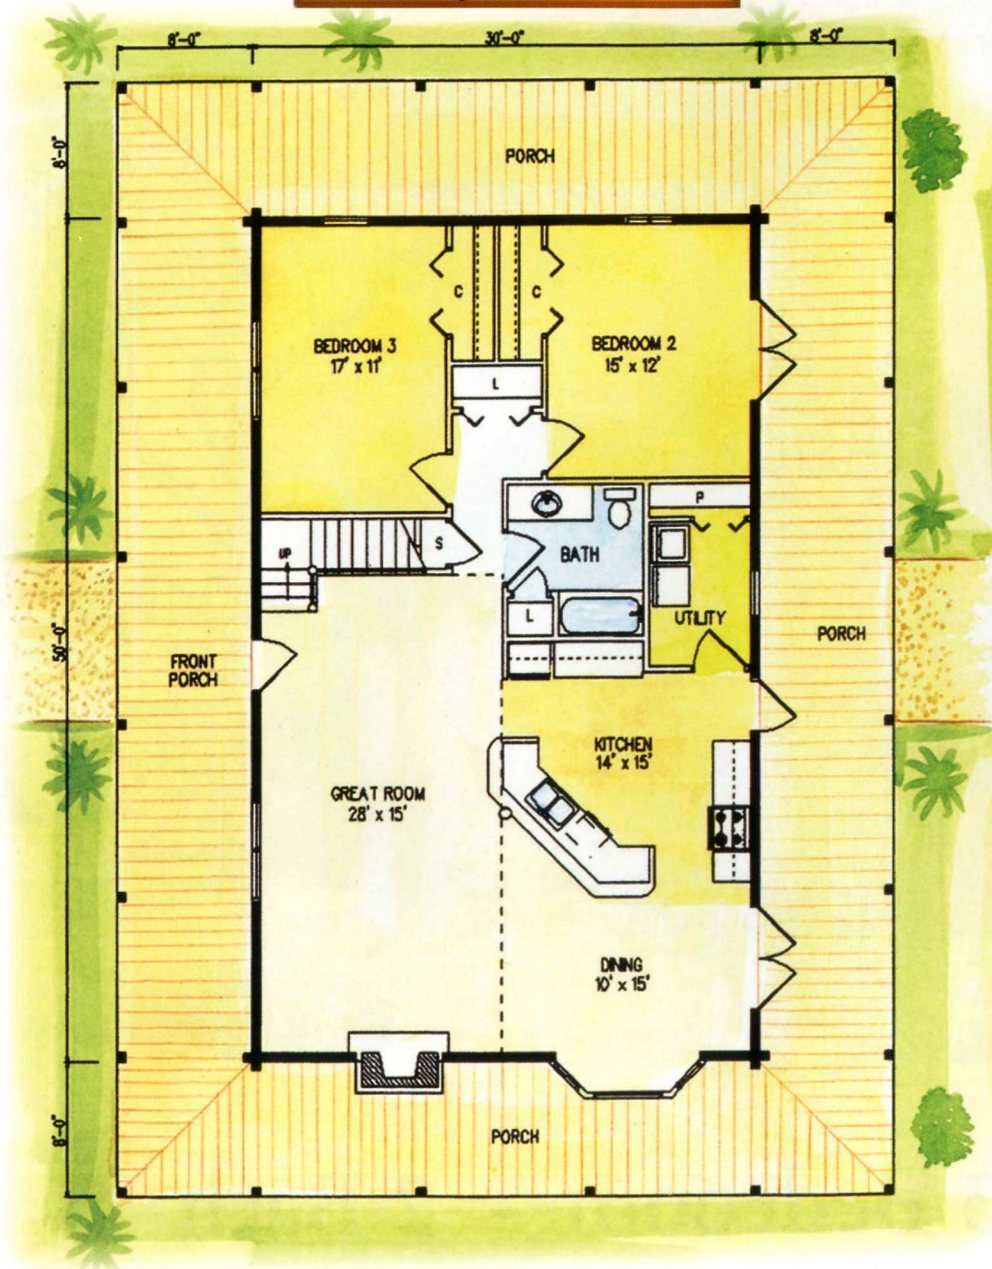

Levy Oaks

3 Bedroom - 2 Bath

First Floor 1500 sq.ft.
 Second Floor 1050 sq.ft.
TOTAL 2550 sq.ft.
 Porch 1536 sq.ft.

Bronson, FL.
1-800-553-1564

www.bkcypress.com

BK
Cypress
 LOG HOMES