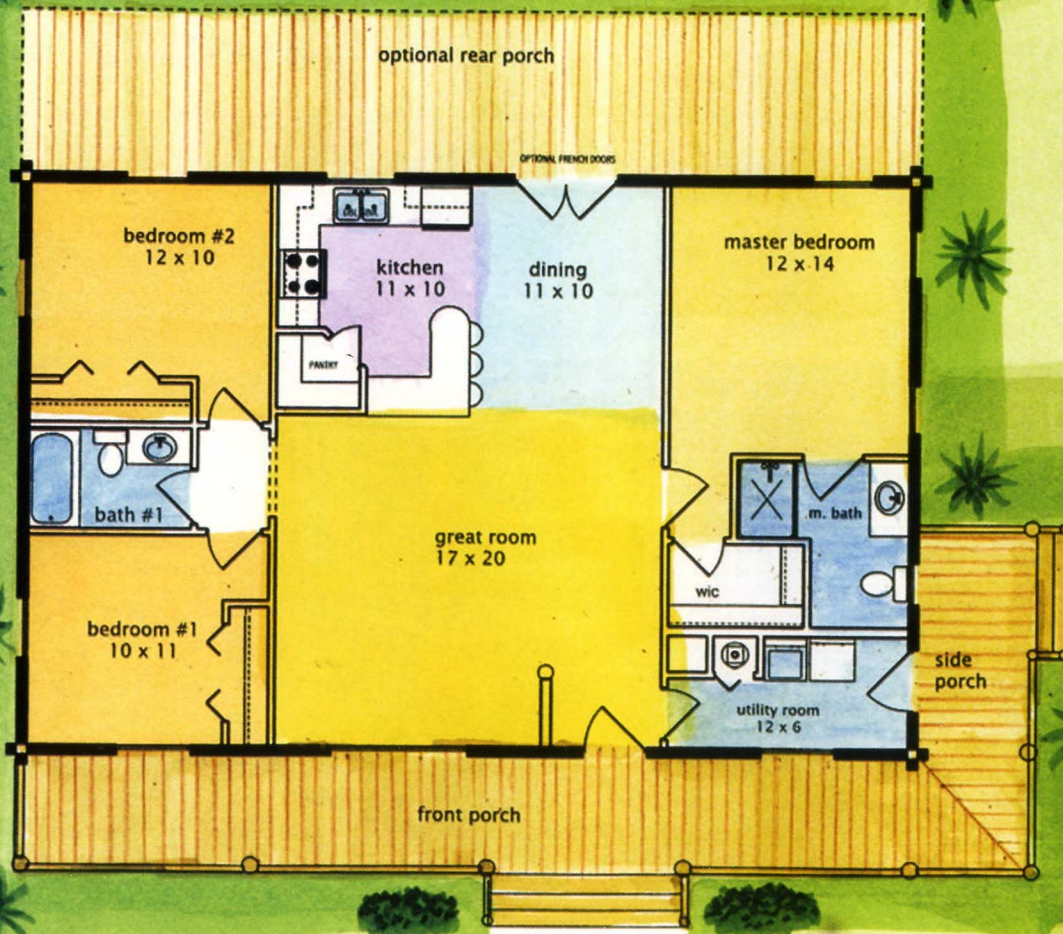

River Bend

3 Bedroom - 2 Bath

Living space 1344 sq.ft.
Porch 378 sq.ft.

BK
Cypress
LOG HOMES

Bronson, FL.
1-800-553-1564
www.bkcypress.com

river bend -- floor plan